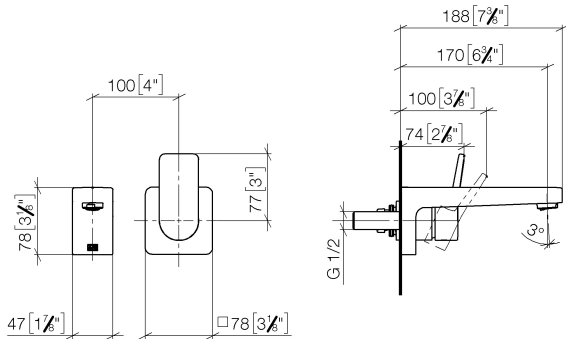

DORNBACHT YARRE Wall-mounted single-lever basin mixer without pop-up waste - Chrome

36 860 832

- 170mm projection
- fixed spout
- circular, air-enriched flow
- hole diameter spout 37 mm
- hole diameter single-lever mixer 57 mm
- rosette for mixer 78 x 78mm
- max. flow 6.8 l/min
- lead-free
- rosette for spout Ø 60mm
- rosette for mixer Ø 78mm

Chrome

36 860 832-00

Soft Black

36 860 832-69

Required miscellaneous

EDITION PRO Concealed wall-mounted single-lever mixer on right -

35 870 970 90

DORNBRACHT YARRE Wall-mounted single-lever basin mixer without pop-up waste - Chrome

36 860 832
mm [inches]

Flow rate chart

Certificates

AbP_10168.

ACS_23 ACC NY
460.

DORNBRAUCHT YARRE Wall-mounted single-lever basin mixer without pop-up waste - Chrome

36 860 832

Spare parts list

No.	Item Number	Name	Quantity used	Delivery time
1	09 24 03 080 90	extension	1	2
2	90 24 03 316 00 90	nipple	1	-
Spare part can no longer be ordered, please order the replacement item				
3	90 11 06 224 00-00	spout	1	-
Spare part can no longer be ordered, please order the replacement item				
4	90 27 83 027 00-00	rosette	1	-
Spare part can no longer be ordered, please order the replacement item				
5	90 15 05 071 00 90	cartridge	1	-
Spare part can no longer be ordered, please order the replacement item				
6	90 11 02 393 00-00	cover	1	-
Spare part can no longer be ordered, please order the replacement item				
7	90 20 83 072 00-00	handle	1	-
Spare part can no longer be ordered, please order the replacement item				
8	90 30 09 064 00 90	key	1	2