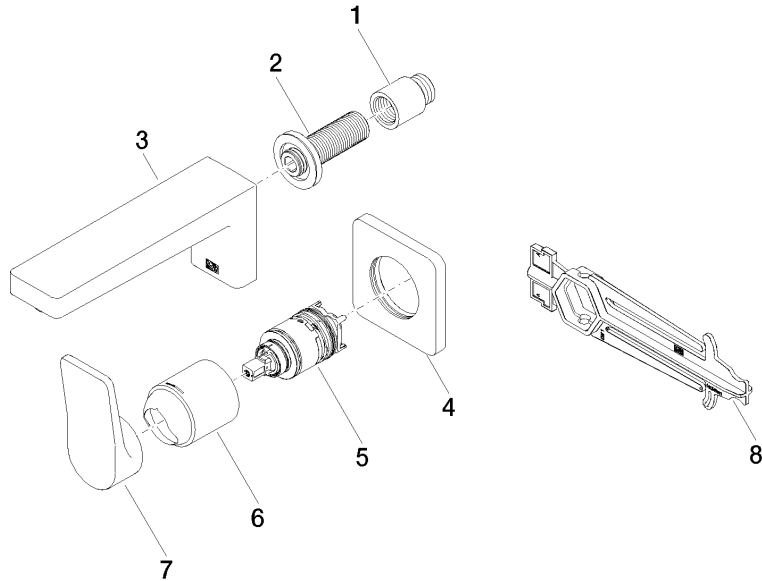

DORNBACHT YARRE Wall-mounted single-lever basin mixer without pop-up waste - Chrome

36 860 832

- 170mm projection
- fixed spout
- circular, air-enriched flow
- hole diameter spout 37 mm
- hole diameter single-lever mixer 57 mm
- rosette for mixer 78 x 78mm
- max. flow 6.8 l/min
- lead-free
- rosette for spout Ø 60mm
- rosette for mixer Ø 78mm

36 860 832
mm [inches]

Flow rate chart

Certificates

AbP_10168.

ACS_23 ACC NY
460.

DORNBRAUCHT YARRE Wall-mounted single-lever basin mixer without pop-up waste - Chrome

36 860 832

Spare parts list

No.	Item Number	Name	Quantity used	Delivery time
1	09 24 03 080 90	extension	1	2
2	90 24 03 316 00 90	nipple	1	-
Spare part can no longer be ordered, please order the replacement item				
3	90 11 06 224 00-00	spout	1	-
Spare part can no longer be ordered, please order the replacement item				
4	90 27 83 027 00-00	rosette	1	-
Spare part can no longer be ordered, please order the replacement item				
5	90 15 05 071 00 90	cartridge	1	-
Spare part can no longer be ordered, please order the replacement item				
6	90 11 02 393 00-00	cover	1	-
Spare part can no longer be ordered, please order the replacement item				
7	90 20 83 072 00-00	handle	1	-
Spare part can no longer be ordered, please order the replacement item				
8	90 30 09 064 00 90	key	1	2